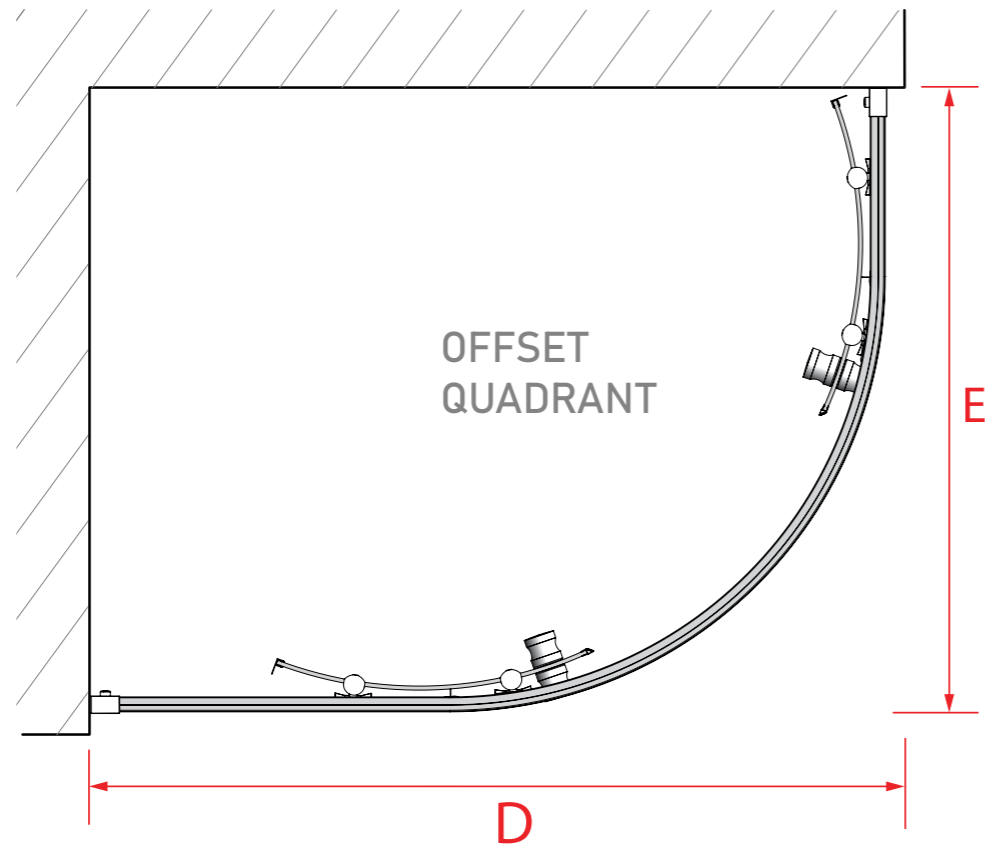

## HEIGHT & WEIGHT

CORAM PRODUCT CODE	DESCRIPTION	WEIGHT GROSS KG	HEIGHT (MM)	WIDTH (MM)
GB5QD80CUC	GB5 QUADRANT DOOR 800MM	33	1800	800
GB5QD90CUC	GB5 QUADRANT DOOR 900MM	37	1800	900
GB5QD108CUC	GB5 QUADRANT DOOR 1000 X 800MM	37	1800	1000 X 800
GB5QD128CUC	GB5 QUADRANT DOOR 1200 X 800MM	40	1800	1200 X 800
GB5QD129CUC	GB5 QUADRANT DOOR 1000 X 900MM	42	1800	1200 X 900

## DOOR OPENING DIMENSIONS

CORAM PRODUCT CODE	DOOR OPENING (A)	PROFILE RADIUS (R)
GB5QD80CUC	405	539
GB5QD90CUC	510	539
GB5QD108CUC	460	539
GB5QD128CUC	460	539
GB5QD129CUC	510	539

all dimensions are in mm

## DOOR ADJUSTMENT

CORAM PRODUCT CODE	WIDTH (B)	WIDTH (C)	ADJUSTMENT (DOOR)	AMOUNT OF ADJUSTMENT (PER SIDE)
GB5QD80CUC	800	800	775-800 x 775-800	25
GB5QD90CUC	900	900	875-900 x 875-900	25

all dimensions are in mm

**CORAM**  
SHOWERS

CORAM PRODUCT CODE	WIDTH (D)	WIDTH (E)	ADJUSTMENT (DOOR)	AMOUNT OF ADJUSTMENT (PER SIDE)
GB5QD108CUC	1000	800	975-1000 x 775-800	25
GB5QD128CUC	1200	800	1175-1200 x 775-800	25
GB5QD129CUC	1200	900	1175-1200 x 875-900	25