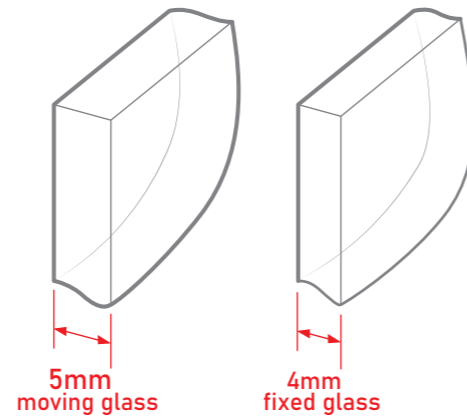

## HEIGHT & WEIGHT

CORAM PRODUCT CODE	DESCRIPTION	WEIGHT GROSS KG	HEIGHT (MM)	WIDTH (MM)
GB5QD80CUC	GB5 QUADRANT DOOR 800MM	33	1800	800
GB5QD90CUC	GB5 QUADRANT DOOR 900MM	37	1800	900
GB5QD108CUC	GB5 QUADRANT DOOR 1000 X 800MM	37	1800	1000 X 800
GB5QD128CUC	GB5 QUADRANT DOOR 1200 X 800MM	40	1800	1200 X 800
GB5QD129CUC	GB5 QUADRANT DOOR 1000 X 900MM	42	1800	1200 X 900

## DOOR ADJUSTMENT

CORAM PRODUCT CODE	WIDTH (B)	WIDTH (C)	ADJUSTMENT (DOOR)	AMOUNT OF ADJUSTMENT (PER SIDE)
GB5QD80CUC	800	800	775-800 x 775-800	25
GB5QD90CUC	900	900	875-900 x 875-900	25

all dimensions are in mm

**CORAM**  
SHOWERS

CORAM PRODUCT CODE	WIDTH (D)	WIDTH (E)	ADJUSTMENT (DOOR)	AMOUNT OF ADJUSTMENT (PER SIDE)
GB5QD108CUC	1000	800	975-1000 x 775-800	25
GB5QD128CUC	1200	800	1175-1200 x 775-800	25
GB5QD129CUC	1200	900	1175-1200 x 875-900	25

all dimensions are in mm

Wall fixing dimension

Glass thickness

CUSTOMER CARELINE 01460 256080

[www.coram.co.uk](http://www.coram.co.uk)

[technicalsupport@coram.co.uk](mailto:technicalsupport@coram.co.uk)

Coram Showers, Conquest Business Park  
Cad Road, Ilton, Somerset, TA19 9EA