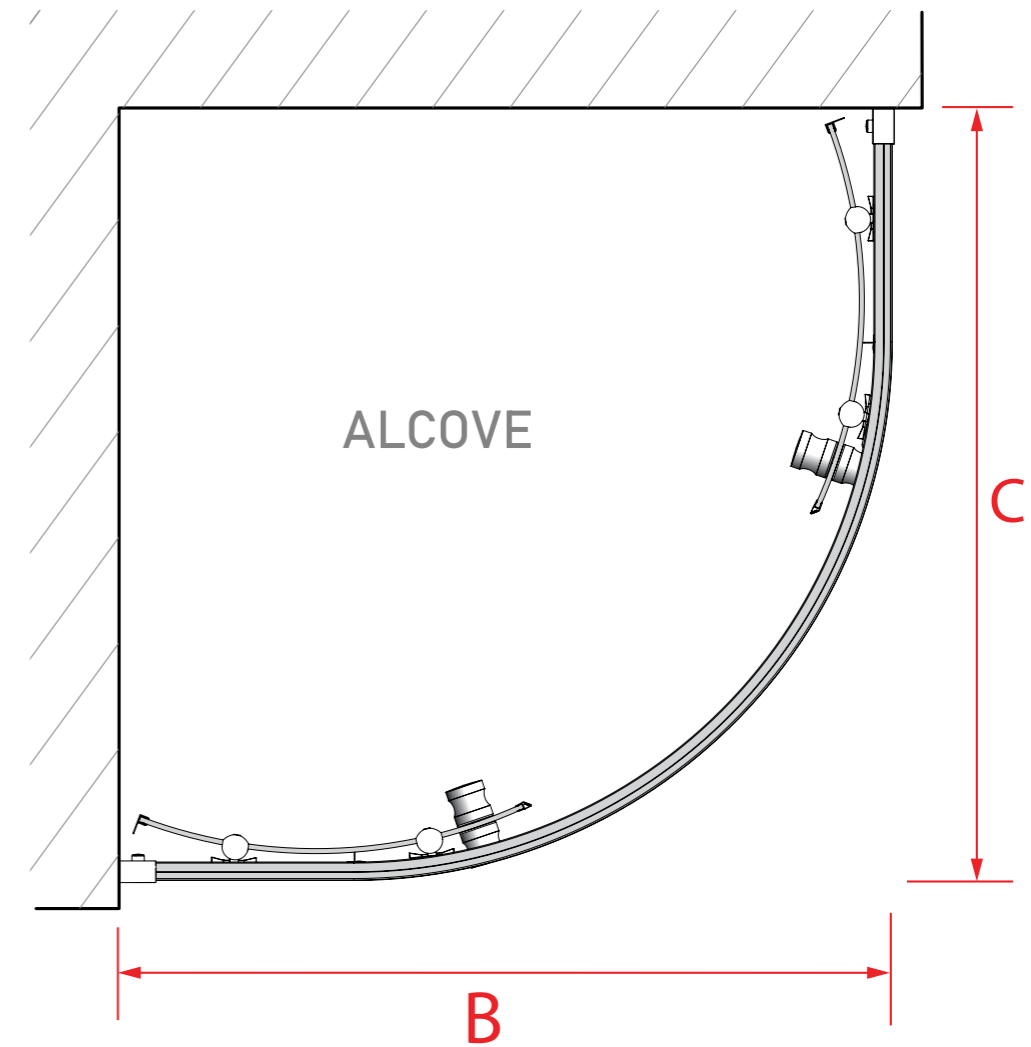

## HEIGHT & WEIGHT

CORAM PRODUCT CODE	DESCRIPTION	WEIGHT GROSS KG	HEIGHT (MM)	WIDTH (MM)
GB5QD80CUC	GB5 QUADRANT DOOR 800MM	33	1800	800
GB5QD90CUC	GB5 QUADRANT DOOR 900MM	37	1800	900
GB5QD108CUC	GB5 QUADRANT DOOR 1000 X 800MM	37	1800	1000 X 800
GB5QD128CUC	GB5 QUADRANT DOOR 1200 X 800MM	40	1800	1200 X 800
GB5QD129CUC	GB5 QUADRANT DOOR 1000 X 900MM	42	1800	1200 X 900

## DOOR OPENING DIMENSIONS

CORAM PRODUCT CODE	DOOR OPENING (A)	PROFILE RADIUS (R)
GB5QD80CUC	405	539
GB5QD90CUC	510	539
GB5QD108CUC	460	539
GB5QD128CUC	460	539
GB5QD129CUC	510	539

all dimensions are in mm

## DOOR ADJUSTMENT

CORAM PRODUCT CODE	WIDTH (B)	WIDTH (C)	ADJUSTMENT (DOOR)	AMOUNT OF ADJUSTMENT (PER SIDE)
GB5QD80CUC	800	800	775-800 x 775-800	25
GB5QD90CUC	900	900	875-900 x 875-900	25

all dimensions are in mm

**CORAM**  
SHOWERS

CORAM PRODUCT CODE	WIDTH (D)	WIDTH (E)	ADJUSTMENT (DOOR)	AMOUNT OF ADJUSTMENT (PER SIDE)
GB5QD108CUC	1000	800	975-1000 x 775-800	25
GB5QD128CUC	1200	800	1175-1200 x 775-800	25
GB5QD129CUC	1200	900	1175-1200 x 875-900	25