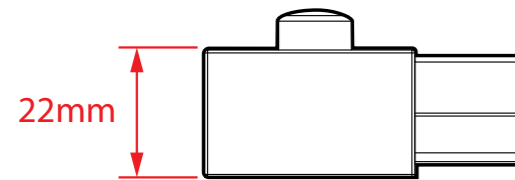

CORAM PRODUCT CODE	WIDTH (D)	WIDTH (E)	ADJUSTMENT (DOOR)	AMOUNT OF ADJUSTMENT (PER SIDE)
GB5QD108CUC	1000	800	975-1000 x 775-800	25
GB5QD128CUC	1200	800	1175-1200 x 775-800	25
GB5QD129CUC	1200	900	1175-1200 x 875-900	25

all dimensions are in mm

Wall fixing dimension