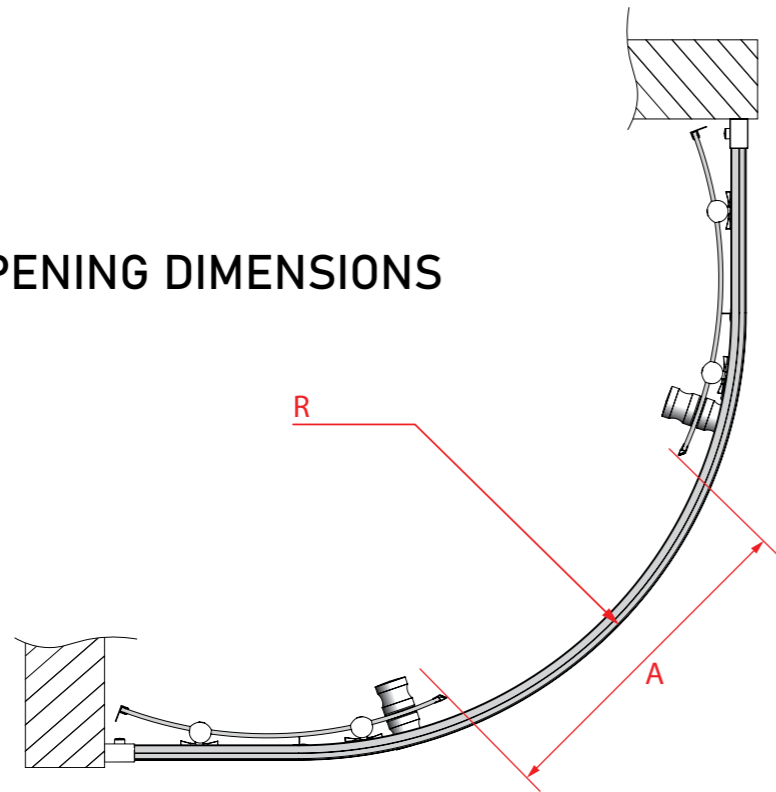

## HEIGHT & WEIGHT

CORAM PRODUCT CODE	DESCRIPTION	WEIGHT GROSS KG	HEIGHT (MM)	WIDTH (MM)
GB5QD80CUC	GB5 QUADRANT DOOR 800MM	33	1800	800
GB5QD90CUC	GB5 QUADRANT DOOR 900MM	37	1800	900
GB5QD108CUC	GB5 QUADRANT DOOR 1000 X 800MM	37	1800	1000 X 800
GB5QD128CUC	GB5 QUADRANT DOOR 1200 X 800MM	40	1800	1200 X 800
GB5QD129CUC	GB5 QUADRANT DOOR 1000 X 900MM	42	1800	1200 X 900

## DOOR OPENING DIMENSIONS

CORAM PRODUCT CODE	DOOR OPENING (A)	PROFILE RADIUS (R)
GB5QD80CUC	405	539
GB5QD90CUC	510	539
GB5QD108CUC	460	539
GB5QD128CUC	460	539
GB5QD129CUC	510	539

all dimensions are in mm

## DOOR ADJUSTMENT

CORAM PRODUCT CODE	WIDTH (B)	WIDTH (C)	ADJUSTMENT (DOOR)	AMOUNT OF ADJUSTMENT (PER SIDE)
GB5QD80CUC	800	800	775-800 x 775-800	25
GB5QD90CUC	900	900	875-900 x 875-900	25

all dimensions are in mm

**CORAM**  
SHOWERS

CORAM PRODUCT CODE	WIDTH (D)	WIDTH (E)	ADJUSTMENT (DOOR)	AMOUNT OF ADJUSTMENT (PER SIDE)
GB5QD108CUC	1000	800	975-1000 x 775-800	25
GB5QD128CUC	1200	800	1175-1200 x 775-800	25
GB5QD129CUC	1200	900	1175-1200 x 875-900	25