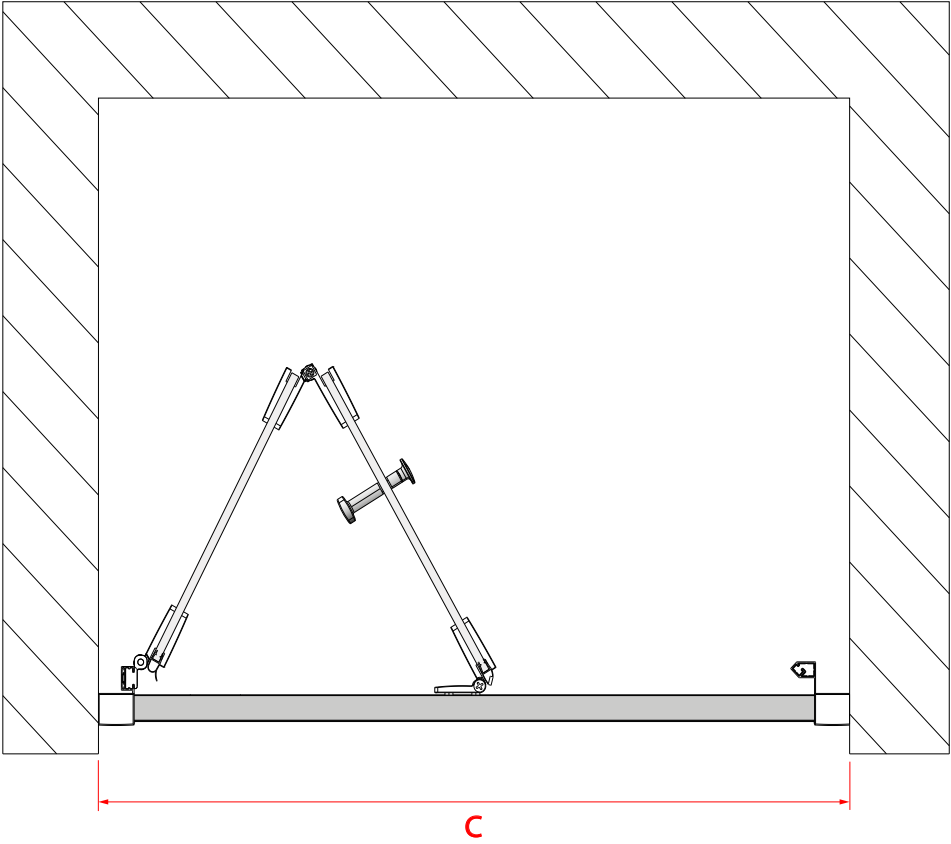

BI FOLD DOOR ADJUSTMENT

PRODUCT CODE	OVERALL WIDTH (C)	ADJUSTMENT (DOOR)	AMOUNT OF ADJUSTMEN (PER SIDE)
O6BF76CUC/ O6BF76CUW	760	715- 755	25
O6BF80CUC/ O6BF80CUW	800	755-795	25
O6BF90CUC/ O6BF90CUW	900	855-895	25
O6BF10CUC	1000	955-995	25

all dimensions are in mm