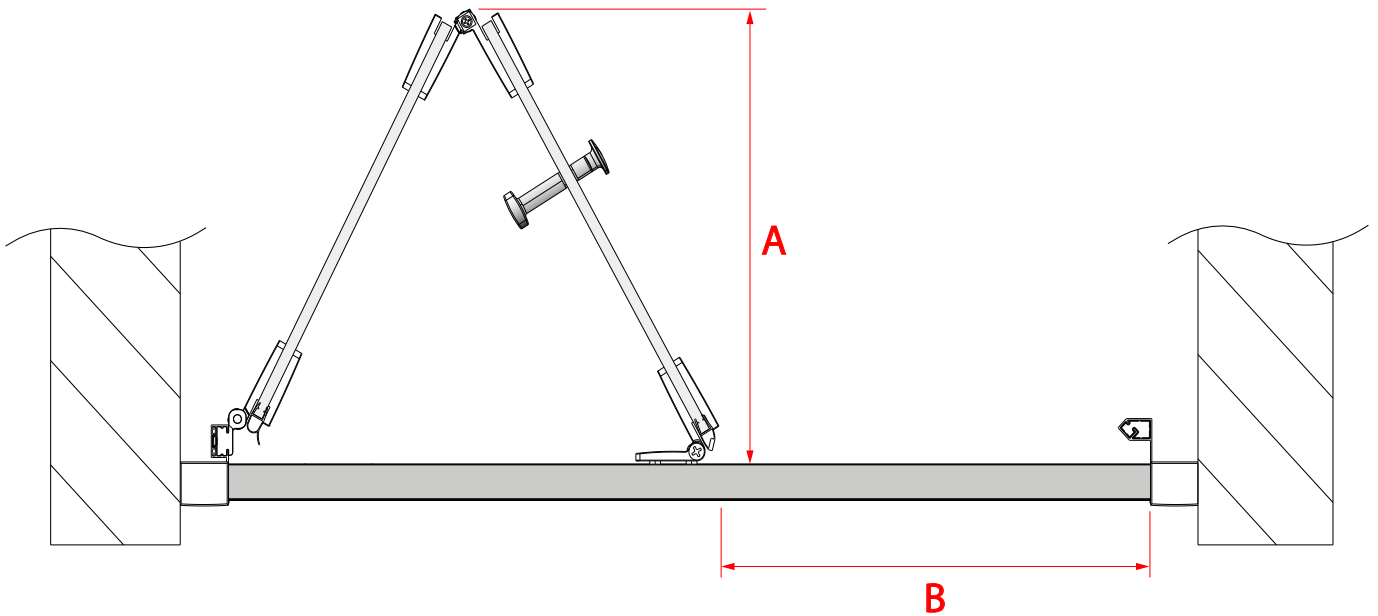

HEIGHT & WEIGHT

PRODUCT CODE	DESCRIPTION	WEIGHT GROSS KG	HEIGHT (MM)	WIDTH (MM)
O6BF76CUC/ O6BF76CUW	Optima 6 Bi-Fold Door 760mm Chrome/ Optima 6 Bi-Fold Door 760mm White	23	1900	760
O6BF80CUC/ O6BF80CUW	Optima 6 Bi-Fold Door 800mm Chrome Optima 6 Bi-Fold Door 800mm White	24.5	1900	800
O6BF90CUC/ O6BF90CUW	Optima 6 Bi-Fold Door 900mm Chrome Optima 6 Bi-Fold Door 900mm White	24.5	1900	900
O6BF10CUC	Optima 6 Bi-Fold Door 1000mm Chrome	27	1900	1000

all dimensions are in mm

DOOR OPENING DIMENSIONS

Door Opening Dimensions

PRODUCT CODE	PROTRUSION INTO ENCLOSURE (A)	DOOR OPENING (B)
O6BF76CUC/ O6BF76CUW	330	450
O6BF80CUC/ O6BF80CUW	350	470
O6BF90CUC/ O6BF90CUW	400	520
O6BF10CUC	450	570

all dimensions are in mm