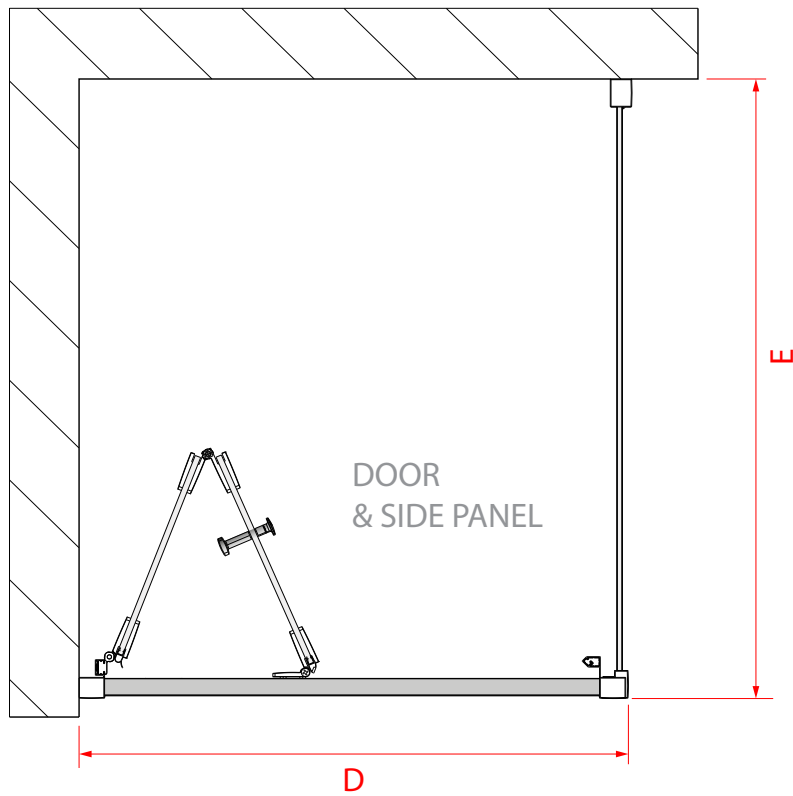

PRODUCT CODE	OVERALL WIDTH (D)	ADJUSTMENT (DOOR)	AMOUNT OF ADJUSTMENT	SIDE PANEL PRODUCT CODE	SIDE PANEL WIDTH (E)	ADJUSTMENT (SIDE PANEL)	AMOUNT OF ADJUSTMENT
O6BF76CUC/ O6BF76CUW	760	715- 755	20	O6SP70CUC	700	675-695	20
O6BF80CUC/ O6BF80CUW	800	755-795	20	O6SP76CUC/ O6SP76CUW	760	735- 755	20
O6BF90CUC/ O6BF90CUW	900	855-895	20	O6SP80CUC/ O6SP80CUW	800	775-795	20
O6BF10CUC	1000	955-995	20	O6SP90CUC/ O6SP90CUW	900	875-895	20
-	-	-	-	O6SP10CUC	1000	975-995	20

all dimensions are in mm

Wall fixing dimension

Glass thickness

CORAM
SHOWERS