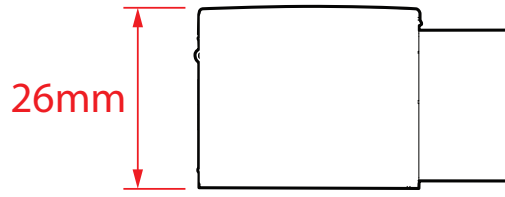

TECHNICAL DATA SHEET

OPTIMA 6 CORNER ENTRY SHOWER ENCLOSURE

O6CE76CUC
O6CE80CUC
O6CE90CUC

CORAM
SHOWERS

HEIGHT & WEIGHT

PRODUCT CODE	DESCRIPTION	WEIGHT GROSS KG	HEIGHT (MM)	WIDTH (MM)
O6CE76CUC	OPTIMA 6 CORNER ENTRY DOOR 760MM CHROME	42	1900	760
O6CE80CUC	OPTIMA 6 CORNER ENTRY DOOR 800MM CHROME	44	1900	800
O6CE90CUC	OPTIMA 6 CORNER ENTRY DOOR 900MM CHROME	50	1900	900

all dimensions are in mm

DOOR OPENING DIMENSIONS

Door Opening Dimensions

PRODUCT CODE	DOOR OPENING (B)
O6CE76CUC	368
O6CE80CUC	397
O6CE90CUC	467

all dimensions are in mm

CORNER ENTRY DOOR ADJUSTMENT

PRODUCT CODE	OVERALL WIDTH (C)	OVERALL WIDTH (D)	DOOR ADJUSTMENT	AMOUNT OF ADJUSTMENT (PER END)
O6CE76CUC	760	760	735-755 x 735-755	20
O6CE80CUC	800	800	775-795 x 775-795	20
O6CE90CUC	900	900	875-895 x 875-895	20

all dimensions are in mm

Wall fixing dimension

Glass thickness

CUSTOMER CARELINE 01460 256080

www.coram.co.uk

technicalsupport@coram.co.uk

Coram Showers, Conquest Business Park
Cad Road, Ilton, Somerset, TA19 9EA