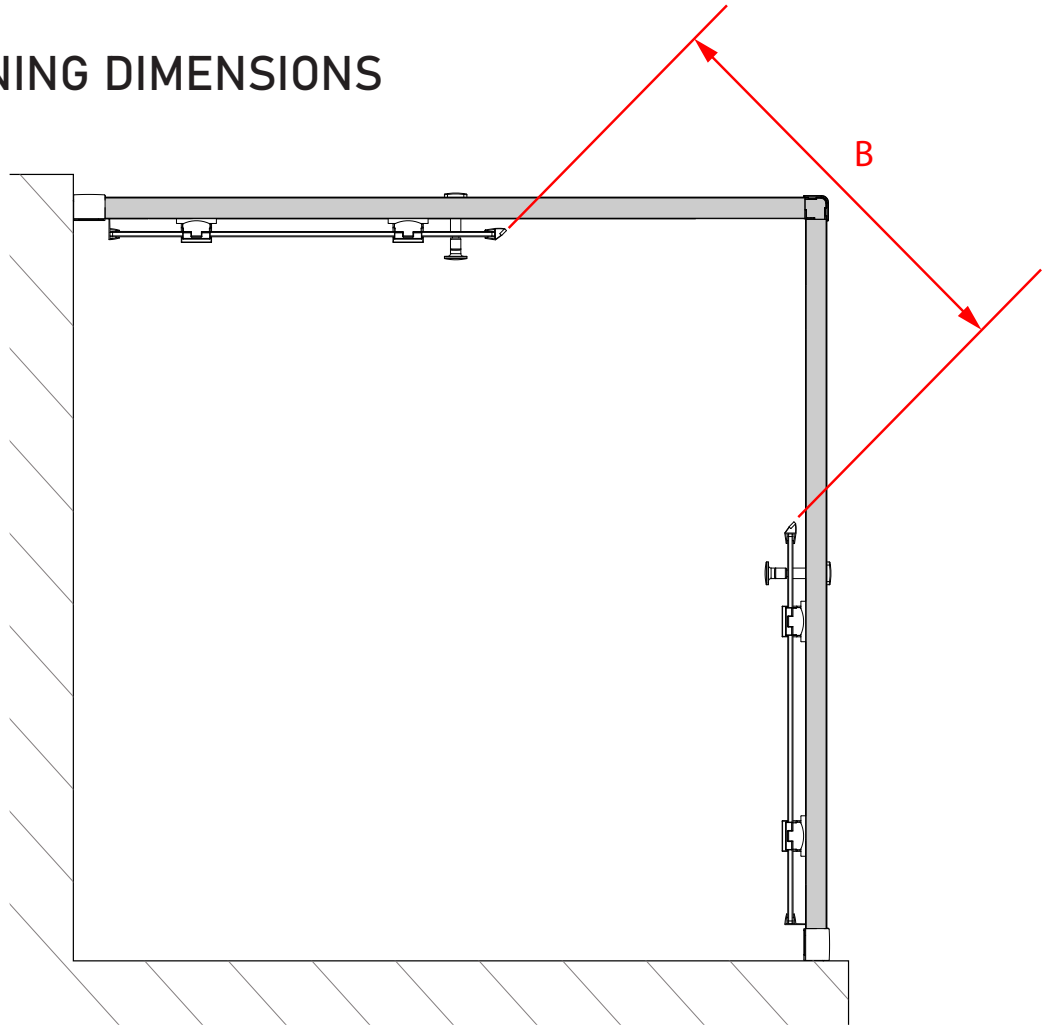

TECHNICAL DATA SHEET

OPTIMA 6 CORNER ENTRY SHOWER ENCLOSURE

O6CE76CUC
O6CE80CUC
O6CE90CUC

CORAM
SHOWERS

HEIGHT & WEIGHT

PRODUCT CODE	DESCRIPTION	WEIGHT GROSS KG	HEIGHT (MM)	WIDTH (MM)
O6CE76CUC	OPTIMA 6 CORNER ENTRY DOOR 760MM CHROME	42	1900	760
O6CE80CUC	OPTIMA 6 CORNER ENTRY DOOR 800MM CHROME	44	1900	800
O6CE90CUC	OPTIMA 6 CORNER ENTRY DOOR 900MM CHROME	50	1900	900

all dimensions are in mm

DOOR OPENING DIMENSIONS

Door Opening Dimensions

PRODUCT CODE	DOOR OPENING (B)
O6CE76CUC	368
O6CE80CUC	397
O6CE90CUC	467

all dimensions are in mm

CORNER ENTRY DOOR ADJUSTMENT

PRODUCT CODE	OVERALL WIDTH (C)	OVERALL WIDTH (D)	DOOR ADJUSTMENT	AMOUNT OF ADJUSTMENT (PER END)
O6CE76CUC	760	760	735-755 x 735-755	20
O6CE80CUC	800	800	775-795 x 775-795	20
O6CE90CUC	900	900	875-895 x 875-895	20

all dimensions are in mm

Wall fixing dimension

Glass thickness

CUSTOMER CARELINE 01460 256080

www.coram.co.uk

technicalsupport@coram.co.uk

Coram Showers, Conquest Business Park
Cad Road, Ilton, Somerset, TA19 9EA