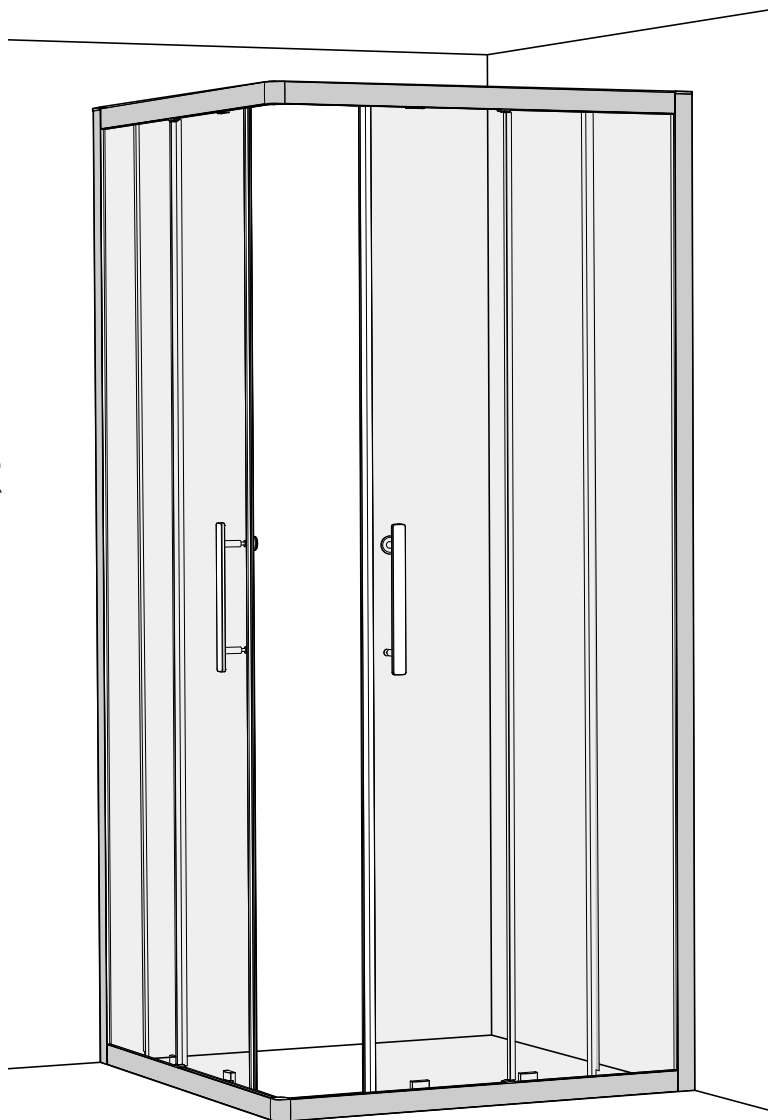

TECHNICAL DATA SHEET

OPTIMA 6 CORNER ENTRY SHOWER ENCLOSURE

O6CE76CUC
O6CE80CUC
O6CE90CUC

CORAM
SHOWERS

HEIGHT & WEIGHT

PRODUCT CODE	DESCRIPTION	WEIGHT GROSS KG	HEIGHT (MM)	WIDTH (MM)
O6CE76CUC	OPTIMA 6 CORNER ENTRY DOOR 760MM CHROME	42	1900	760
O6CE80CUC	OPTIMA 6 CORNER ENTRY DOOR 800MM CHROME	44	1900	800
O6CE90CUC	OPTIMA 6 CORNER ENTRY DOOR 900MM CHROME	50	1900	900

all dimensions are in mm

DOOR OPENING DIMENSIONS

Door Opening Dimensions

PRODUCT CODE	DOOR OPENING (B)
O6CE76CUC	368
O6CE80CUC	397
O6CE90CUC	467

all dimensions are in mm

CORNER ENTRY DOOR ADJUSTMENT

PRODUCT CODE	OVERALL WIDTH (C)	OVERALL WIDTH (D)	DOOR ADJUSTMENT	AMOUNT OF ADJUSTMENT (PER END)
O6CE76CUC	760	760	735-755 x 735-755	20
O6CE80CUC	800	800	775-795 x 775-795	20
O6CE90CUC	900	900	875-895 x 875-895	20