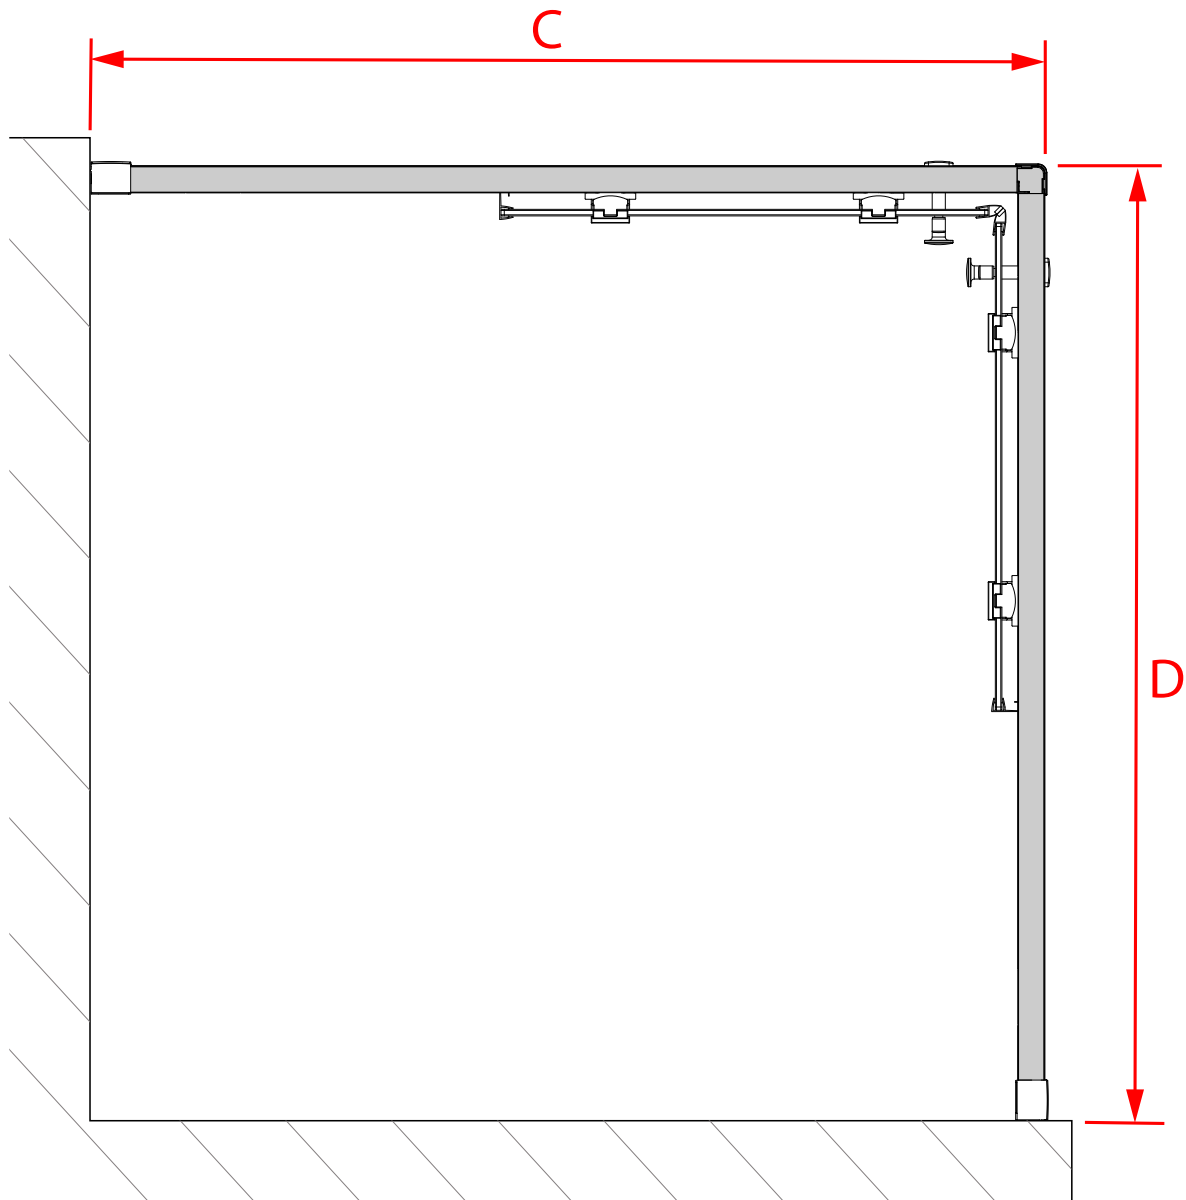

TECHNICAL DATA SHEET

OPTIMA 6 CORNER ENTRY SHOWER ENCLOSURE

O6CE76CUC
O6CE80CUC
O6CE90CUC

CORAM
SHOWERS

HEIGHT & WEIGHT

PRODUCT CODE	DESCRIPTION	WEIGHT GROSS KG	HEIGHT (MM)	WIDTH (MM)
O6CE76CUC	OPTIMA 6 CORNER ENTRY DOOR 760MM CHROME	42	1900	760
O6CE80CUC	OPTIMA 6 CORNER ENTRY DOOR 800MM CHROME	44	1900	800
O6CE90CUC	OPTIMA 6 CORNER ENTRY DOOR 900MM CHROME	50	1900	900

all dimensions are in mm

DOOR OPENING DIMENSIONS

Door Opening Dimensions

PRODUCT CODE	DOOR OPENING (B)
O6CE76CUC	368
O6CE80CUC	397
O6CE90CUC	467

all dimensions are in mm

CORNER ENTRY DOOR ADJUSTMENT

PRODUCT CODE	OVERALL WIDTH (C)	OVERALL WIDTH (D)	DOOR ADJUSTMENT	AMOUNT OF ADJUSTMENT (PER END)
O6CE76CUC	760	760	735-755 x 735-755	20
O6CE80CUC	800	800	775-795 x 775-795	20
O6CE90CUC	900	900	875-895 x 875-895	20

all dimensions are in mm

Wall fixing dimension

Glass thickness

CUSTOMER CARELINE 01460 256080

www.coram.co.uk

technicalsupport@coram.co.uk

Coram Showers, Conquest Business Park
Cad Road, Ilton, Somerset, TA19 9EA