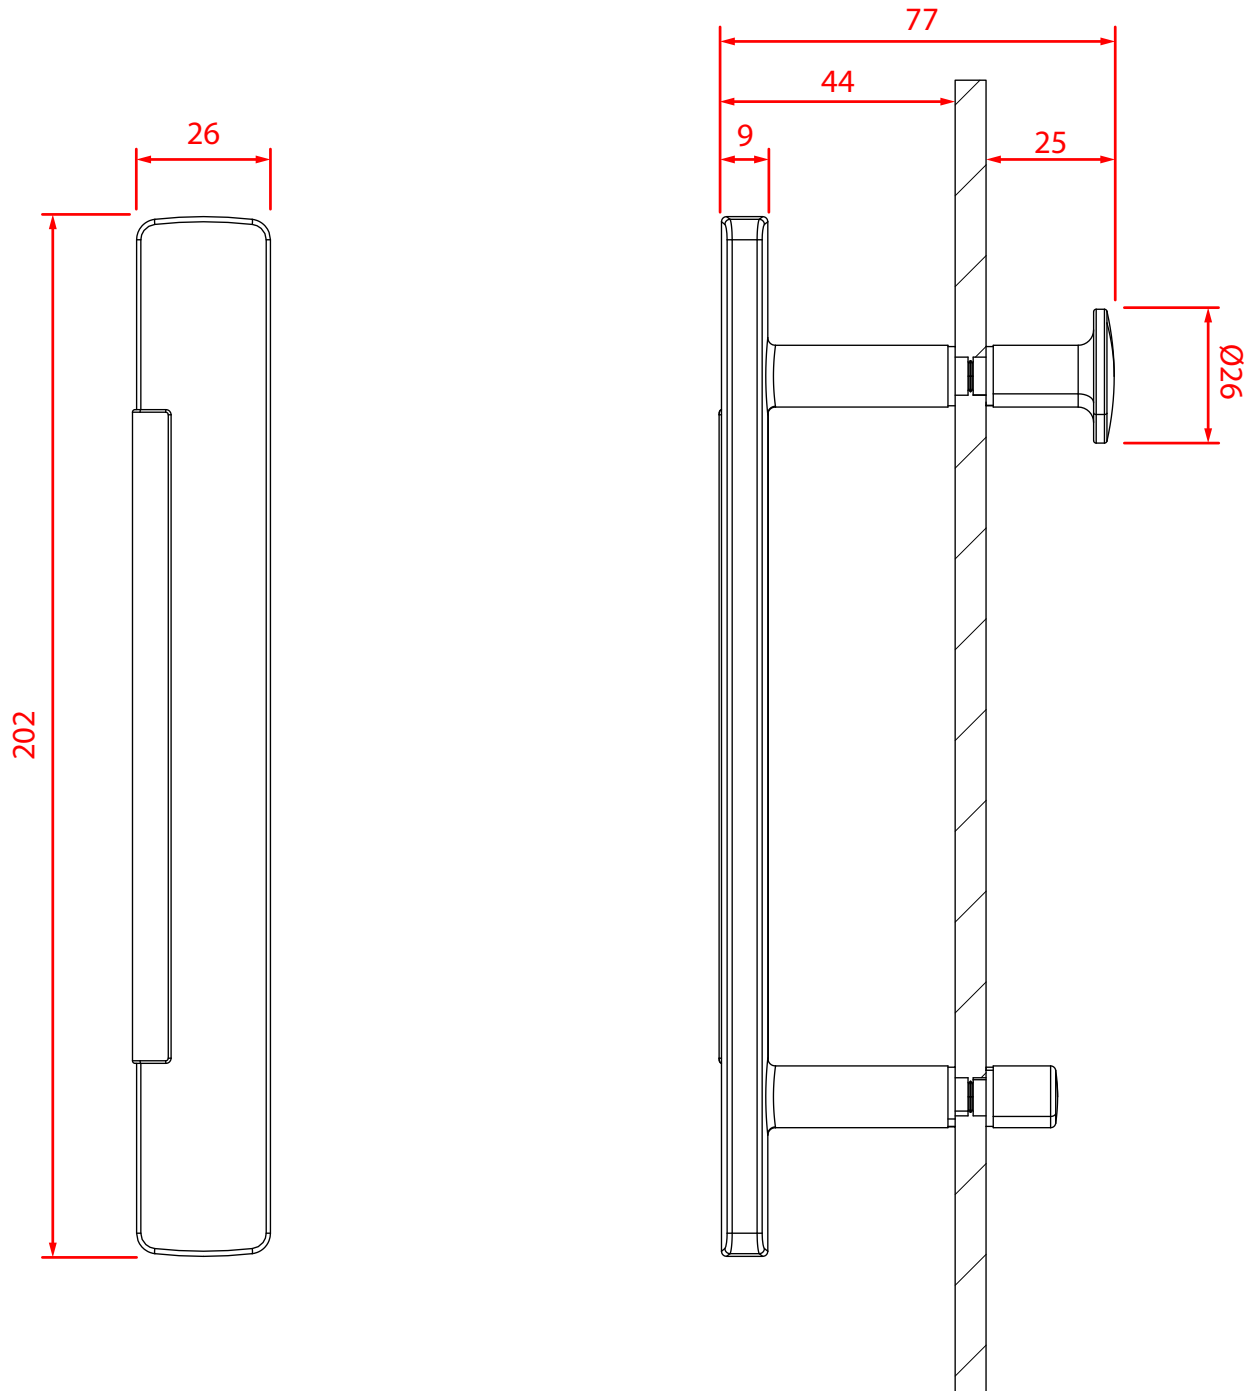

TECHNICAL DATA SHEET

DOUBLE BI FOLD DOOR SHOWER ENCLOSURE

P8CB76CUC
P8CB80CUC
P8CB90CUC
P8CB10CUC

CORAM
SHOWERS

HEIGHT & WEIGHT

PRODUCT CODE	DESCRIPTION	WEIGHT GROSS KG	HEIGHT (MM)	WIDTH PER DOOR (MM)
P8CB76CUC	Premier 8 Corner Entry Bi-Fold Door 760mm Chrome	59	2000	760
P8CB80CUC	Premier 8 Corner Entry Bi-Fold Door 800mm Chrome	62	2000	800
P8CB90CUC	Premier 8 Corner Entry Bi-Fold Door 900mm Chrome	70	2000	900
P8CB10CUC	Premier 8 Corner Entry Bi-Fold Door 1000mm Chrome	79	2000	1000

all dimensions are in mm

DOOR OPENING DIMENSIONS CORNER CONFIGURATION

Door Opening Dimensions

PRODUCT CODE	PROTRUSION INTO ENCLOSURE (A)	OVERALL SIZE (B)	OVERALL ADJUSTMENT	ADJUSTMENT (PER END)
P8CB76CUC	320	760 x 760	735-755 x 735-755	20
P8CB80CUC	340	800 x 800	775-795 x 775-795	20
P8CB90CUC	370	900 x 900	875-895 x 875-895	20
P8CB10CUC	440	1000 x 1000	975-995 x 975-995	20

all dimensions are in mm

DOOR OPENING DIMENSIONS STRAIGHT CONFIGURATION

Door Opening Dimensions

PRODUCT CODE	PROTRUSION INTO ENCLOSURE (C)	OVERALL SIZE (D)	OVERALL ADJUSTMENT	ADJUSTMENT (PER END)
P8CB76CUC	320	1500	1440-1480	20
P8CB80CUC	340	1600	1520-1560	20
P8CB90CUC	370	1800	1720-1760	20
P8CB10CUC	440	2000	1920-1960	20

all dimensions are in mm

Wall fixing dimension

Glass thickness

DOUBLE BI-FOLD HANDLE DIMENSIONS

all dimensions are in mm

CUSTOMER CARELINE 01460 256080

www.coram.co.uk

technicalsupport@coram.co.uk