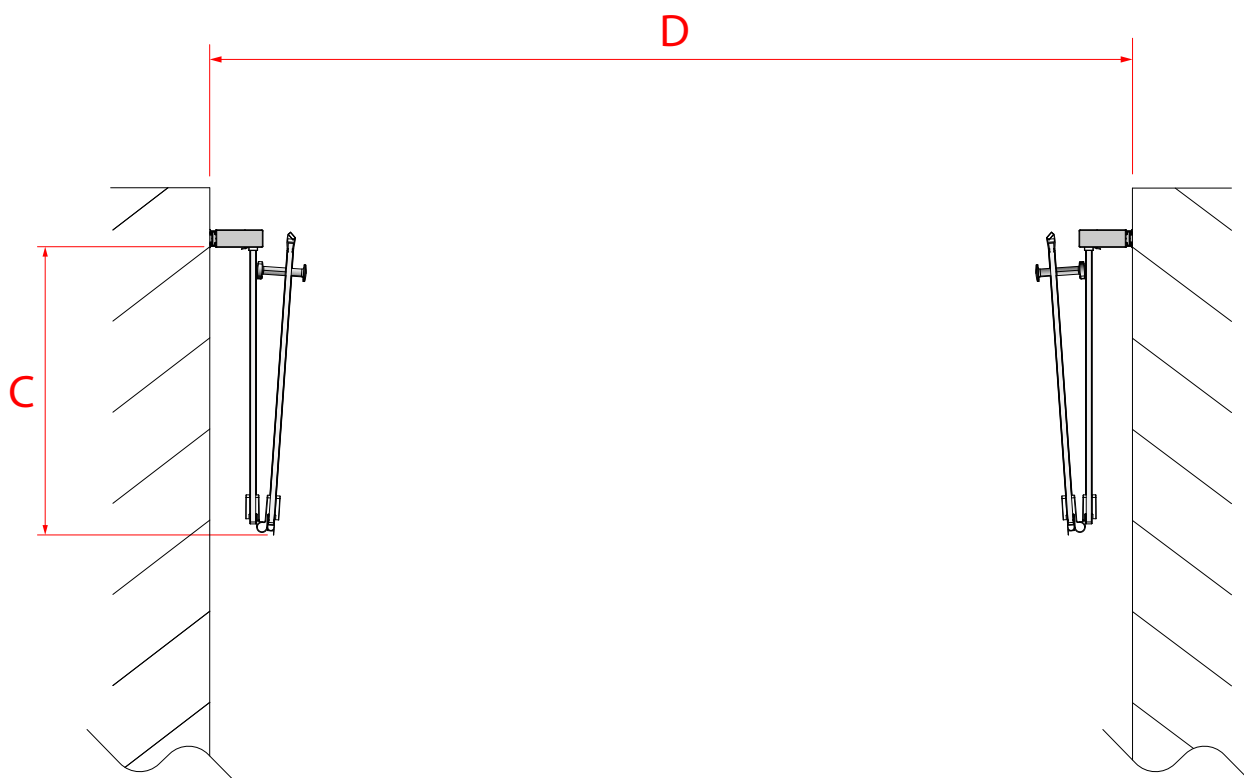

TECHNICAL DATA SHEET

DOUBLE BI FOLD DOOR SHOWER ENCLOSURE

P8CB76CUC
P8CB80CUC
P8CB90CUC
P8CB10CUC

CORAM
SHOWERS

HEIGHT & WEIGHT

PRODUCT CODE	DESCRIPTION	WEIGHT GROSS KG	HEIGHT (MM)	WIDTH PER DOOR (MM)
P8CB76CUC	Premier 8 Corner Entry Bi-Fold Door 760mm Chrome	59	2000	760
P8CB80CUC	Premier 8 Corner Entry Bi-Fold Door 800mm Chrome	62	2000	800
P8CB90CUC	Premier 8 Corner Entry Bi-Fold Door 900mm Chrome	70	2000	900
P8CB10CUC	Premier 8 Corner Entry Bi-Fold Door 1000mm Chrome	79	2000	1000

all dimensions are in mm

DOOR OPENING DIMENSIONS CORNER CONFIGURATION

Door Opening Dimensions

PRODUCT CODE	PROTRUSION INTO ENCLOSURE (A)	OVERALL SIZE (B)	OVERALL ADJUSTMENT	ADJUSTMENT (PER END)
P8CB76CUC	320	760 x 760	735-755 x 735-755	20
P8CB80CUC	340	800 x 800	775-795 x 775-795	20
P8CB90CUC	370	900 x 900	875-895 x 875-895	20
P8CB10CUC	440	1000 x 1000	975-995 x 975-995	20

all dimensions are in mm

DOOR OPENING DIMENSIONS STRAIGHT CONFIGURATION

Door Opening Dimensions

PRODUCT CODE	PROTRUSION INTO ENCLOSURE (C)	OVERALL SIZE (D)	OVERALL ADJUSTMENT	ADJUSTMENT (PER END)
P8CB76CUC	320	1500	1440-1480	20
P8CB80CUC	340	1600	1520-1560	20
P8CB90CUC	370	1800	1720-1760	20
P8CB10CUC	440	2000	1920-1960	20

all dimensions are in mm

Wall fixing dimension

Glass thickness

DOUBLE BI-FOLD HANDLE DIMENSIONS

all dimensions are in mm

CUSTOMER CARELINE 01460 256080

www.coram.co.uk

technicalsupport@coram.co.uk