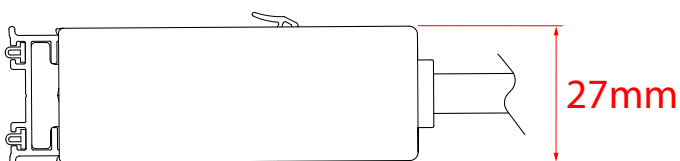

TECHNICAL DATA SHEET

DOUBLE BI FOLD DOOR SHOWER ENCLOSURE

P8CB76CUC
P8CB80CUC
P8CB90CUC
P8CB10CUC

CORAM
SHOWERS

HEIGHT & WEIGHT

PRODUCT CODE	DESCRIPTION	WEIGHT GROSS KG	HEIGHT (MM)	WIDTH PER DOOR (MM)
P8CB76CUC	Premier 8 Corner Entry Bi-Fold Door 760mm Chrome	59	2000	760
P8CB80CUC	Premier 8 Corner Entry Bi-Fold Door 800mm Chrome	62	2000	800
P8CB90CUC	Premier 8 Corner Entry Bi-Fold Door 900mm Chrome	70	2000	900
P8CB10CUC	Premier 8 Corner Entry Bi-Fold Door 1000mm Chrome	79	2000	1000

all dimensions are in mm

DOOR OPENING DIMENSIONS CORNER CONFIGURATION

Door Opening Dimensions

PRODUCT CODE	PROTRUSION INTO ENCLOSURE (A)	OVERALL SIZE (B)	OVERALL ADJUSTMENT	ADJUSTMENT (PER END)
P8CB76CUC	320	760 x 760	735-755 x 735-755	20
P8CB80CUC	340	800 x 800	775-795 x 775-795	20
P8CB90CUC	370	900 x 900	875-895 x 875-895	20
P8CB10CUC	440	1000 x 1000	975-995 x 975-995	20

all dimensions are in mm

DOOR OPENING DIMENSIONS STRAIGHT CONFIGURATION

Door Opening Dimensions

PRODUCT CODE	PROTRUSION INTO ENCLOSURE (C)	OVERALL SIZE (D)	OVERALL ADJUSTMENT	ADJUSTMENT (PER END)
P8CB76CUC	320	1500	1440-1480	20
P8CB80CUC	340	1600	1520-1560	20
P8CB90CUC	370	1800	1720-1760	20
P8CB10CUC	440	2000	1920-1960	20

all dimensions are in mm

Wall fixing dimension

Glass thickness

DOUBLE BI-FOLD HANDLE DIMENSIONS

all dimensions are in mm

CUSTOMER CARELINE 01460 256080

www.coram.co.uk

technicalsupport@coram.co.uk