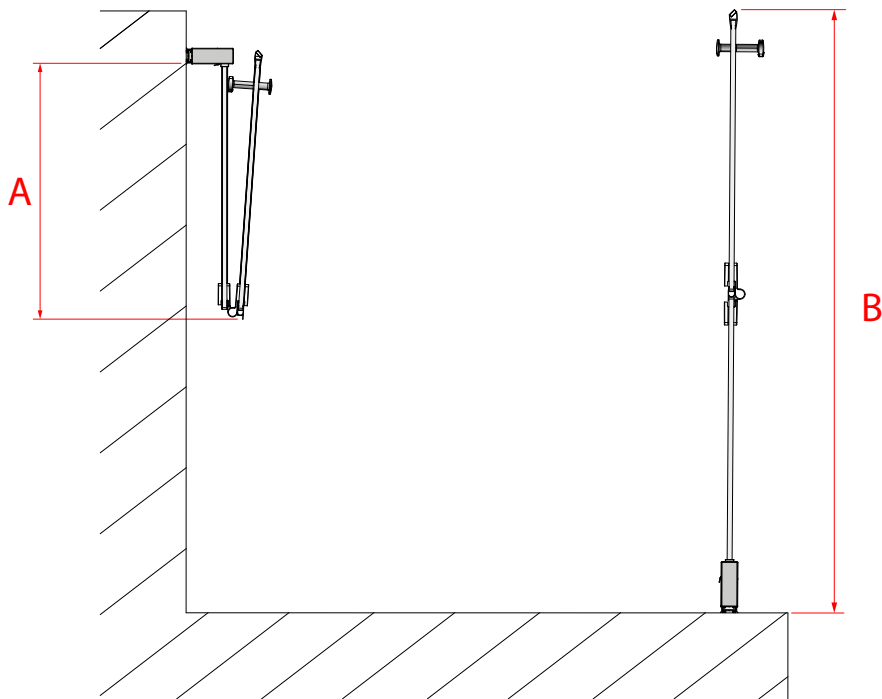

TECHNICAL DATA SHEET

DOUBLE BI FOLD DOOR SHOWER ENCLOSURE

P8CB76CUC
P8CB80CUC
P8CB90CUC
P8CB10CUC

CORAM
SHOWERS

HEIGHT & WEIGHT

PRODUCT CODE	DESCRIPTION	WEIGHT GROSS KG	HEIGHT (MM)	WIDTH PER DOOR (MM)
P8CB76CUC	Premier 8 Corner Entry Bi-Fold Door 760mm Chrome	59	2000	760
P8CB80CUC	Premier 8 Corner Entry Bi-Fold Door 800mm Chrome	62	2000	800
P8CB90CUC	Premier 8 Corner Entry Bi-Fold Door 900mm Chrome	70	2000	900
P8CB10CUC	Premier 8 Corner Entry Bi-Fold Door 1000mm Chrome	79	2000	1000

all dimensions are in mm

DOOR OPENING DIMENSIONS CORNER CONFIGURATION

Door Opening Dimensions

PRODUCT CODE	PROTRUSION INTO ENCLOSURE (A)	OVERALL SIZE (B)	OVERALL ADJUSTMENT	ADJUSTMENT (PER END)
P8CB76CUC	320	760 x 760	735-755 x 735-755	20
P8CB80CUC	340	800 x 800	775-795 x 775-795	20
P8CB90CUC	370	900 x 900	875-895 x 875-895	20
P8CB10CUC	440	1000 x 1000	975-995 x 975-995	20

all dimensions are in mm

DOOR OPENING DIMENSIONS STRAIGHT CONFIGURATION

Door Opening Dimensions

PRODUCT CODE	PROTRUSION INTO ENCLOSURE (C)	OVERALL SIZE (D)	OVERALL ADJUSTMENT	ADJUSTMENT (PER END)
P8CB76CUC	320	1500	1440-1480	20
P8CB80CUC	340	1600	1520-1560	20
P8CB90CUC	370	1800	1720-1760	20
P8CB10CUC	440	2000	1920-1960	20

all dimensions are in mm

Wall fixing dimension

Glass thickness

DOUBLE BI-FOLD HANDLE DIMENSIONS

all dimensions are in mm

CUSTOMER CARELINE 01460 256080

www.coram.co.uk

technicalsupport@coram.co.uk