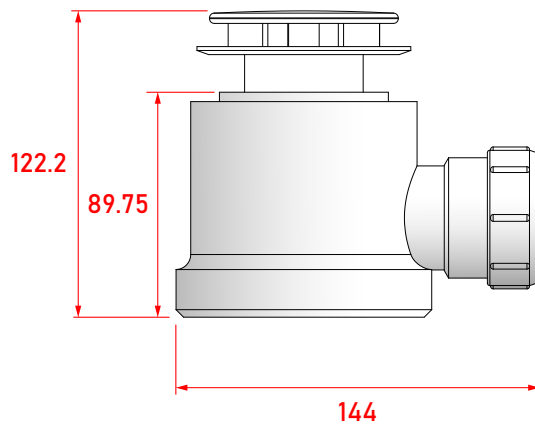

QUADRANT RISER TRAY DIMENSIONS

QUADRANT TRAYS

PRODUCT CODE	A	B	C	D	E	F (RADIUS)
YDQ80WHI 800 x 800	824	800	274	185	220	550
YDQ90WHI 900 x 900	924	900	374	185	220	550

All riser trays have a 50 mm waste hole & are supplied with a 50mm diameter, 50mm water seal, wastetrap all dimensions are in mm

OFFSET QUADRANT RISER TRAY DIMENSIONS

OFFSET QUADRANT TRAYS

PRODUCT CODE	A	B	C	D	E	F	G	H	I (RADIUS)
YDQ108LWHI YDQ108RWHI 1000 x 800	1026	826	1000	800	380	190	220	276	550
YD128LWHI YD128RWHI 1200 x 800	1226	826	1200	800	500	190	220	276	550
YDQ12LWHI YDQ12RWHI 1200 x 900	1226	926	1200	900	550	190	220	376	550

All riser trays have a 50 mm waste hole & are supplied with a 50mm diameter, 50mm water seal, wastetrap
all dimensions are in mm

The following trays **'do not'** have the the dimples on the inside:

- YDQ108L
- YDQ108R
- YDQ128L
- YDQ128R

WASTE PIPE DIMENSIONS

all dimensions are in mm

CUSTOMER CARELINE 01460 256080

www.coram.co.uk

technicalsupport@coram.co.uk

Coram Showers, Conquest Business Park
Cad Road, Ilton, Somerset, TA19 9EA

CORAM
SHOWERS