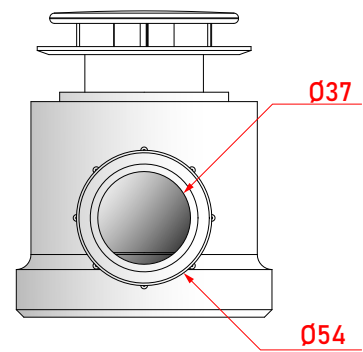

WASTE PIPE DIMENSIONS

all dimensions are in mm