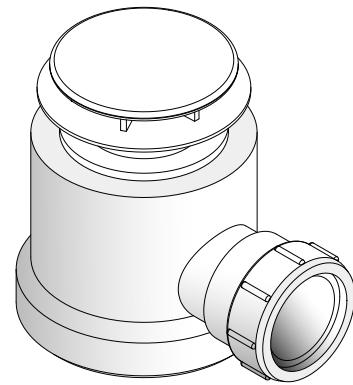

WASTE PIPE DIMENSIONS

all dimensions are in mm