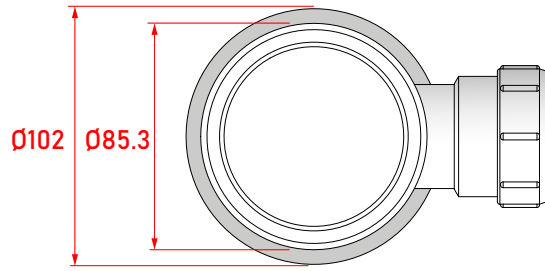

WASTE PIPE DIMENSIONS

all dimensions are in mm