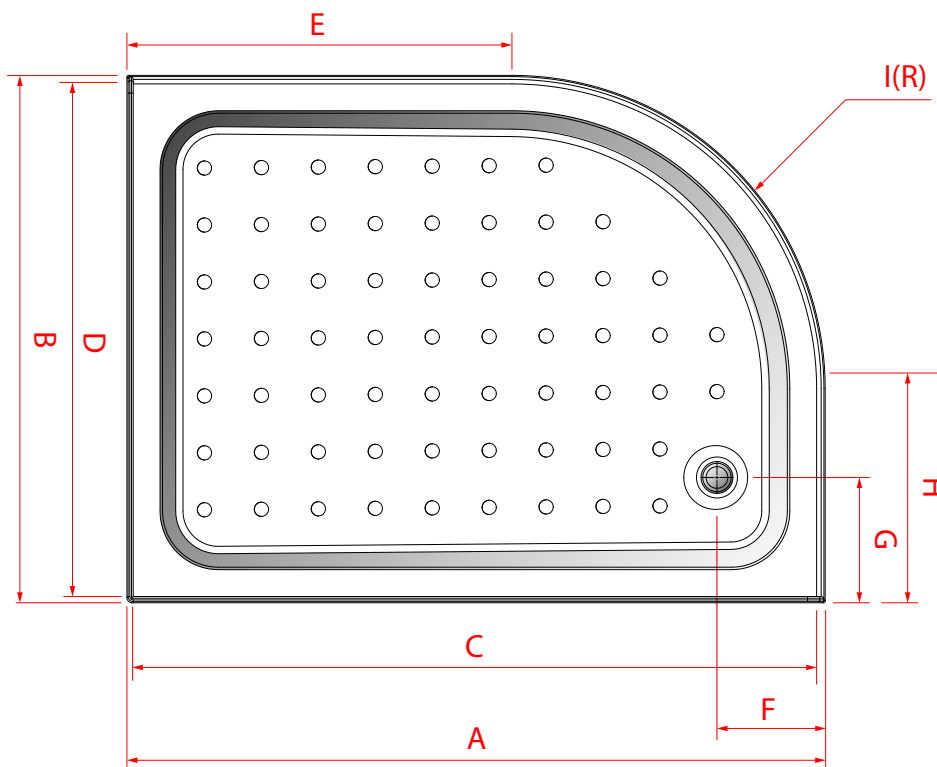

QUADRANT WITH 4 UPSTANDS

PRODUCT CODE	DESCRIPTION	WEIGHT (Kg)	HEIGHT OVERALL (mm)	HEIGHT TO RIM (mm)	WIDTH (mm)
YDQ80WHI	Riser Shower Tray Quadrant	11.72	215	185	800 x 800
YDQ90WHI	Riser Shower Tray Quadrant	14.11	215	185	900 x 900
YDQ108LWHI YDQ108RWHI	Riser Shower Tray Quadrant - Offset	13.16	215	185	1000 x 800
YD128LWHI YD128RWHI	Riser Shower Tray Quadrant - Offset	15.76	215	185	1200 x 800
YDQ12LWHI YDQ12RWHI	Riser Shower Tray Quadrant - Offset	17.81	215	185	1200 x 900

QUADRANT RISER TRAY DIMENSIONS

QUADRANT TRAYS

PRODUCT CODE	A	B	C	D	E	F (RADIUS)
YDQ80WHI 800 x 800	824	800	274	185	220	550
YDQ90WHI 900 x 900	924	900	374	185	220	550

All riser trays have a 50 mm waste hole & are supplied with a 50mm diameter, 50mm water seal, wastetrap all dimensions are in mm

OFFSET QUADRANT RISER TRAY DIMENSIONS

OFFSET QUADRANT TRAYS

PRODUCT CODE	A	B	C	D	E	F	G	H	I (RADIUS)
YDQ108LWHI YDQ108RWHI 1000 x 800	1026	826	1000	800	380	190	220	276	550
YD128LWHI YD128RWHI 1200 x 800	1226	826	1200	800	500	190	220	276	550
YDQ12LWHI YDQ12RWHI 1200 x 900	1226	926	1200	900	550	190	220	376	550

All riser trays have a 50 mm waste hole & are supplied with a 50mm diameter, 50mm water seal, wastetrap
all dimensions are in mm

The following trays **'do not'** have the the dimples on the inside:

- YDQ108L
- YDQ108R
- YDQ128L
- YDQ128R