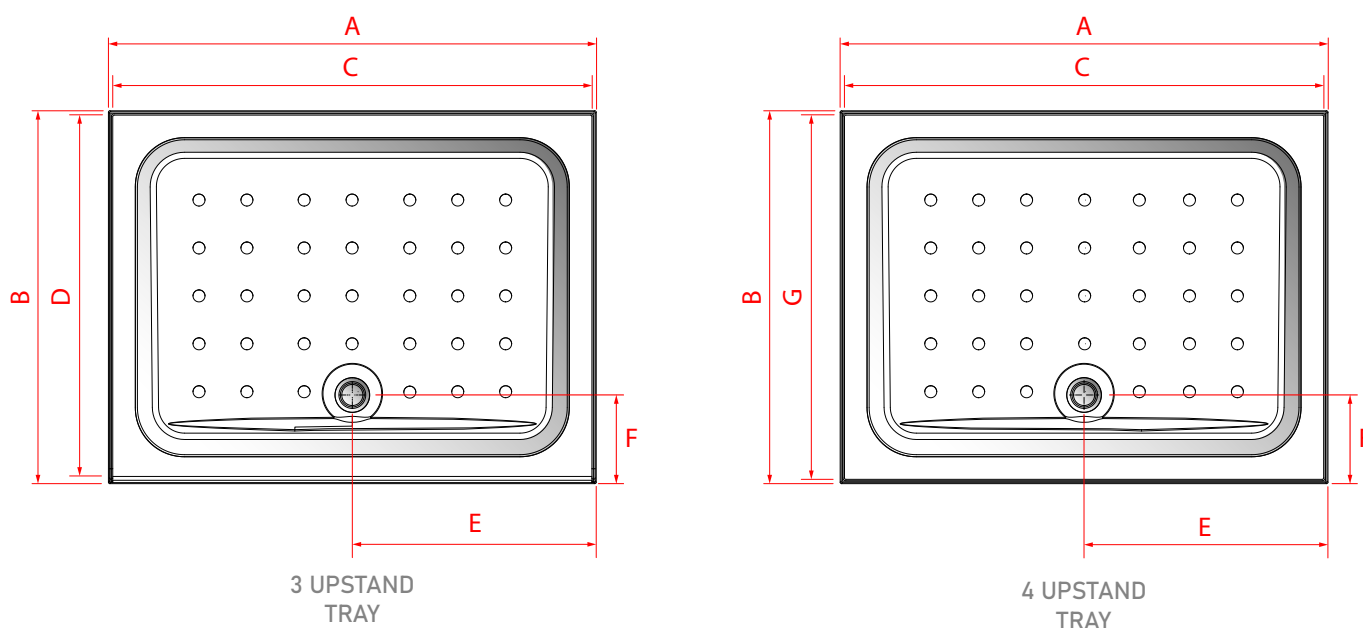

RECTANGULAR RISER TRAY DIMENSIONS

PRODUCT CODE	A	B	C	D	E	F	G
YD973WHI YD974WHI	918	778	900	754	380	185	760
YD183WHI YD184WHI	1018	818	1000	794	500	160	800
YD123WHI YD124WHI	1213	778	1195	754	550	185	760
YD1283WHI YD1284WHI	1217	820	1195	794	598	160	800
YD1484WHI	1417	819	1395	-	698	160	800

All riser trays have a 50 mm waste hole & are supplied with a 50mm diameter, 50mm water seal, wastetrap
all dimensions are in mm

The following trays 'do not' have the the dimples on the inside:
YD1484