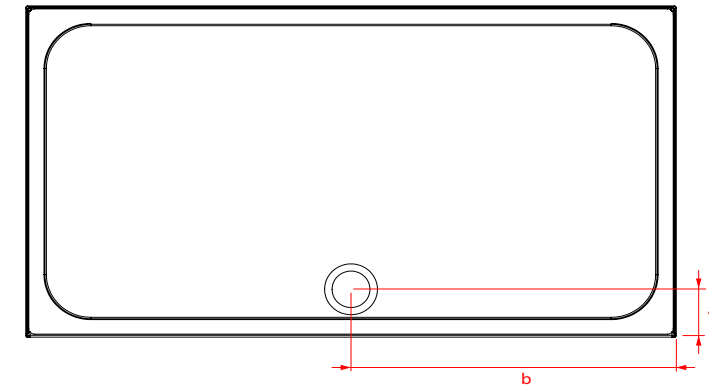

UPSTAND SHOWER TRAYS

FOR ALCOVES

SIZE (mm)	a	b	Product Code
1700 x 900 (3 upstands)	130	850	YA1793WHI

Height to rim with riser kit is 135mm. Without the riser kit the rim is 50mm on the standard tray.