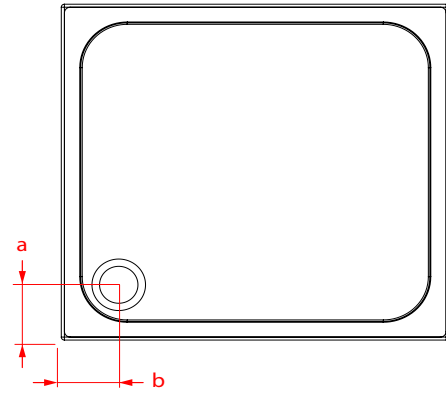

OFFSET QUADRANT SHOWER TRAY

SIZE (mm)	a	b	c	Product Code
1000 x 800 x 50 (LH)	130	350	550	YAQ108LWHI
1000 x 800 x 50 (RH)	130	350	550	YAQ108RWHI
1200 x 800 x 50 (LH)	130	450	550	YAQ128LWHI
1200 x 800 x 50 (RH)	130	450	550	YAQ128RWHI
1200 x 900 x 50 (LH)	130	850	550	YAQ129LWHI
1200 x 900 x 50 (RH)	130	850	550	YAQ129RWHI

UPSTAND SHOWER TRAYS

FOR ALCOVES

SIZE (mm)	a	b	Product Code
1700 x 900 (3 upstands)	130	850	YA1793WHI

Height to rim with riser kit is 135mm. Without the riser kit the rim is 50mm on the standard tray.

QUADRANTS & QUADRANT OFFSET

SIZE (mm)	a	b	C	Product Code
800 x 800 x 50 (2 upstands)	130	250	550	YAQ802WHI
900 x 900 x 50 (2 upstands)	130	350	550	YAQ902WHI

UNIVERSAL SQUARE

SIZE (mm)	a	b	Product Code
760 x 760 x 50 (4 Upstands)	148	148	YA764WHI
800 x 800 x 50 (4 Upstands)	148	148	YA804WHI
900 x 900 x 50 (4 Upstands)	148	148	YA904WHI

Height to rim 135mm with riser kit, riser kit to be purchased seperatly.

RECTANGULAR SQUARE

SIZE (mm)	a	b	Product Code
900 x 760 x 50 (4 Upstands)	148	148	YA974WHI
1000 x 800 x 50 (4 Upstands)	148	148	YA184WHI
1200 x 760 x 50 (4 Upstands)	148	148	YA1274WHI
1200 x 800 x 50 (4 Upstands)	148	148	YA1284WHI
1200 x 900 x 50 (4 Upstands)	148	148	YA1294WHI
1400 x 800 x 50 (4 Upstands)	148	148	YA1484WHI