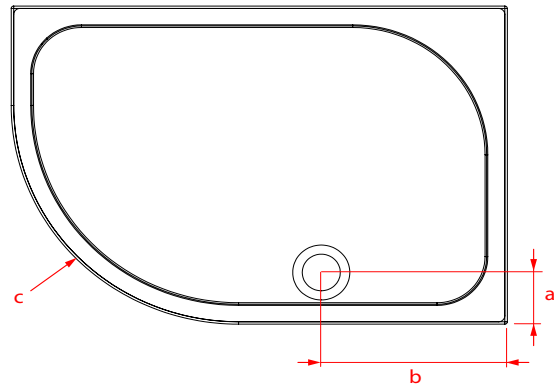

TECHNICAL DATA SHEET

STONE RESIN SHOWER TRAYS

TECHNICAL DATA

RECTANGULAR SHOWER TRAY

SIZE (mm)	a	b	Product Code
1000 x 800 x 50	148	148	YA108WHI
1200 x 800 x 50	148	148	YA128WHI
1200 x 900 x 50	148	148	YA129WHI
1400 x 800 x 50	148	148	YA148WHI
1700 x 800 x 50	130	850	YA178WHI
1700 x 900 x 50	130	850	YA179WHI

STONE RESIN SHOWER TRAY

SQUARE SHOWER TRAY

SIZE (mm)	a	b	Product Code
760 x 760 x 50	148	148	YA76WHI
800 x 800 x 50	148	148	YA80WHI
900 x 900 x 50	148	148	YA90WHI

QUADRANT SHOWER TRAY

SIZE (mm)	a	b	c	Product Code
800 x 800 x 50	130	250	550	YAQ80WHI
900 x 900 x 50	130	350	550	YAQ90WHI

OFFSET QUADRANT SHOWER TRAY

SIZE (mm)	a	b	c	Product Code
1000 x 800 x 50 (LH)	130	350	550	YAQ108LWHI
1000 x 800 x 50 (RH)	130	350	550	YAQ108RWHI
1200 x 800 x 50 (LH)	130	450	550	YAQ128LWHI
1200 x 800 x 50 (RH)	130	450	550	YAQ128RWHI
1200 x 900 x 50 (LH)	130	850	550	YAQ129LWHI
1200 x 900 x 50 (RH)	130	850	550	YAQ129RWHI

SIZE (mm)	a	b	C	Product Code
800 x 800 x 50 (2 upstands)	130	250	550	YAQ802WHI
900 x 900 x 50 (2 upstands)	130	350	550	YAQ902WHI

UNIVERSAL SQUARE

SIZE (mm)	a	b	Product Code
760 x 760 x 50 (4 Upstands)	148	148	YA764WHI
800 x 800 x 50 (4 Upstands)	148	148	YA804WHI
900 x 900 x 50 (4 Upstands)	148	148	YA904WHI