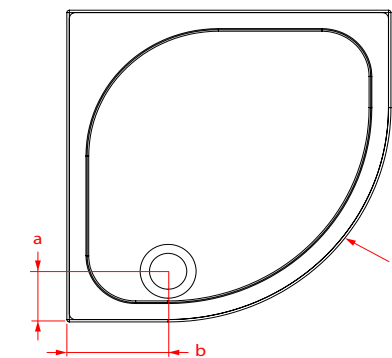

STONE RESIN SHOWER TRAY

SQUARE SHOWER TRAY

SIZE (mm)	a	b	Product Code
760 x 760 x 50	148	148	YA76WHI
800 x 800 x 50	148	148	YA80WHI
900 x 900 x 50	148	148	YA90WHI

QUADRANT SHOWER TRAY

SIZE (mm)	a	b	c	Product Code
800 x 800 x 50	130	250	550	YAQ80WHI
900 x 900 x 50	130	350	550	YAQ90WHI

OFFSET QUADRANT SHOWER TRAY

SIZE (mm)	a	b	c	Product Code
1000 x 800 x 50 (LH)	130	350	550	YAQ108LWHI
1000 x 800 x 50 (RH)	130	350	550	YAQ108RWHI
1200 x 800 x 50 (LH)	130	450	550	YAQ128LWHI
1200 x 800 x 50 (RH)	130	450	550	YAQ128RWHI
1200 x 900 x 50 (LH)	130	850	550	YAQ129LWHI
1200 x 900 x 50 (RH)	130	850	550	YAQ129RWHI

UPSTAND SHOWER TRAYS

FOR ALCOVES

SIZE (mm)	a	b	Product Code
1700 x 900 (3 upstands)	130	850	YA1793WHI

Height to rim with riser kit is 135mm. Without the riser kit the rim is 50mm on the standard tray.

QUADRANTS & QUADRANT OFFSET

SIZE (mm)	a	b	C	Product Code
800 x 800 x 50 (2 upstands)	130	250	550	YAQ802WHI
900 x 900 x 50 (2 upstands)	130	350	550	YAQ902WHI

UNIVERSAL SQUARE

SIZE (mm)	a	b	Product Code
760 x 760 x 50 (4 Upstands)	148	148	YA764WHI
800 x 800 x 50 (4 Upstands)	148	148	YA804WHI
900 x 900 x 50 (4 Upstands)	148	148	YA904WHI