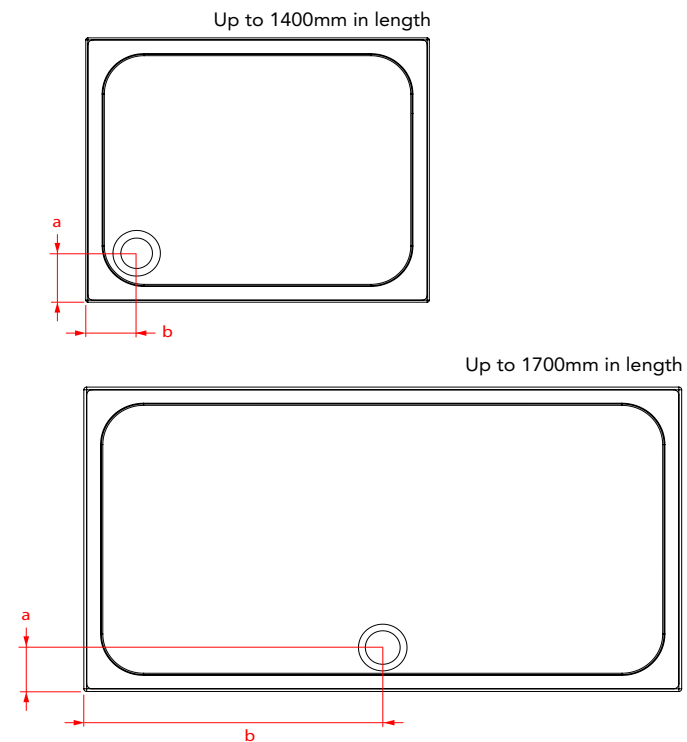

TECHNICAL DATA SHEET

STONE RESIN SHOWER TRAYS

TECHNICAL DATA

RECTANGULAR SHOWER TRAY

SIZE (mm)	a	b	Product Code
1000 x 800 x 50	148	148	YA108WHI
1200 x 800 x 50	148	148	YA128WHI
1200 x 900 x 50	148	148	YA129WHI
1400 x 800 x 50	148	148	YA148WHI
1700 x 800 x 50	130	850	YA178WHI
1700 x 900 x 50	130	850	YA179WHI

STONE RESIN SHOWER TRAY

SQUARE SHOWER TRAY

SIZE (mm)	a	b	Product Code
760 x 760 x 50	148	148	YA76WHI
800 x 800 x 50	148	148	YA80WHI
900 x 900 x 50	148	148	YA90WHI

QUADRANT SHOWER TRAY

SIZE (mm)	a	b	c	Product Code
800 x 800 x 50	130	250	550	YAQ80WHI
900 x 900 x 50	130	350	550	YAQ90WHI

OFFSET QUADRANT SHOWER TRAY

SIZE (mm)	a	b	c	Product Code
1000 x 800 x 50 (LH)	130	350	550	YAQ108LWHI
1000 x 800 x 50 (RH)	130	350	550	YAQ108RWHI
1200 x 800 x 50 (LH)	130	450	550	YAQ128LWHI
1200 x 800 x 50 (RH)	130	450	550	YAQ128RWHI
1200 x 900 x 50 (LH)	130	850	550	YAQ129LWHI
1200 x 900 x 50 (RH)	130	850	550	YAQ129RWHI

SIZE (mm)	a	b	C	Product Code
800 x 800 x 50 (2 upstands)	130	250	550	YAQ802WHI
900 x 900 x 50 (2 upstands)	130	350	550	YAQ902WHI

UNIVERSAL SQUARE

SIZE (mm)	a	b	Product Code
760 x 760 x 50 (4 Upstands)	148	148	YA764WHI
800 x 800 x 50 (4 Upstands)	148	148	YA804WHI
900 x 900 x 50 (4 Upstands)	148	148	YA904WHI