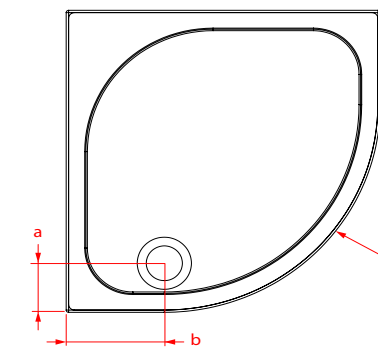

TECHNICAL DATA SHEET

STONE RESIN SHOWER TRAYS

TECHNICAL DATA

RECTANGULAR SHOWER TRAY

SIZE (mm)	a	b	Product Code
1000 x 800 x 50	148	148	YA108WHI
1200 x 800 x 50	148	148	YA128WHI
1200 x 900 x 50	148	148	YA129WHI
1400 x 800 x 50	148	148	YA148WHI
1700 x 800 x 50	130	850	YA178WHI
1700 x 900 x 50	130	850	YA179WHI

STONE RESIN SHOWER TRAY

SQUARE SHOWER TRAY

SIZE (mm)	a	b	Product Code
760 x 760 x 50	148	148	YA76WHI
800 x 800 x 50	148	148	YA80WHI
900 x 900 x 50	148	148	YA90WHI

QUADRANT SHOWER TRAY

SIZE (mm)	a	b	c	Product Code
800 x 800 x 50	130	250	550	YAQ80WHI
900 x 900 x 50	130	350	550	YAQ90WHI

OFFSET QUADRANT SHOWER TRAY

SIZE (mm)	a	b	c	Product Code
1000 x 800 x 50 (LH)	130	350	550	YAQ108LWHI
1000 x 800 x 50 (RH)	130	350	550	YAQ108RWHI
1200 x 800 x 50 (LH)	130	450	550	YAQ128LWHI
1200 x 800 x 50 (RH)	130	450	550	YAQ128RWHI
1200 x 900 x 50 (LH)	130	850	550	YAQ129LWHI
1200 x 900 x 50 (RH)	130	850	550	YAQ129RWHI

Height to rim 135mm with riser kit, riser kit to be purchased seperatly.

RECTANGULAR SQUARE

SIZE (mm)	a	b	Product Code
900 x 760 x 50 (4 Upstands)	148	148	YA974WHI
1000 x 800 x 50 (4 Upstands)	148	148	YA184WHI
1200 x 760 x 50 (4 Upstands)	148	148	YA1274WHI
1200 x 800 x 50 (4 Upstands)	148	148	YA1284WHI
1200 x 900 x 50 (4 Upstands)	148	148	YA1294WHI
1400 x 800 x 50 (4 Upstands)	148	148	YA1484WHI