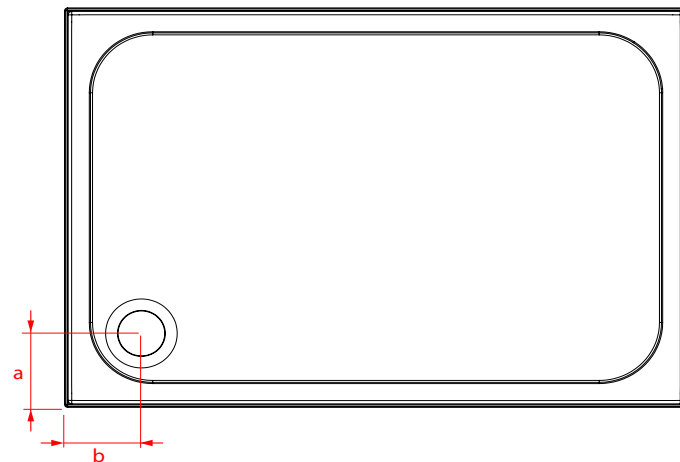

OFFSET QUADRANT SHOWER TRAY

SIZE (mm)	a	b	c	Product Code
1000 x 800 x 50 (LH)	130	350	550	YAQ108LWHI
1000 x 800 x 50 (RH)	130	350	550	YAQ108RWHI
1200 x 800 x 50 (LH)	130	450	550	YAQ128LWHI
1200 x 800 x 50 (RH)	130	450	550	YAQ128RWHI
1200 x 900 x 50 (LH)	130	850	550	YAQ129LWHI
1200 x 900 x 50 (RH)	130	850	550	YAQ129RWHI

UPSTAND SHOWER TRAYS

FOR ALCOVES

SIZE (mm)	a	b	Product Code
1700 x 900 (3 upstands)	130	850	YA1793WHI

Height to rim with riser kit is 135mm. Without the riser kit the rim is 50mm on the standard tray.

QUADRANTS & QUADRANT OFFSET

SIZE (mm)	a	b	C	Product Code
800 x 800 x 50 (2 upstands)	130	250	550	YAQ802WHI
900 x 900 x 50 (2 upstands)	130	350	550	YAQ902WHI

UNIVERSAL SQUARE

SIZE (mm)	a	b	Product Code
760 x 760 x 50 (4 Upstands)	148	148	YA764WHI
800 x 800 x 50 (4 Upstands)	148	148	YA804WHI
900 x 900 x 50 (4 Upstands)	148	148	YA904WHI

Height to rim 135mm with riser kit, riser kit to be purchased seperatly.

RECTANGULAR SQUARE

SIZE (mm)	a	b	Product Code
900 x 760 x 50 (4 Upstands)	148	148	YA974WHI
1000 x 800 x 50 (4 Upstands)	148	148	YA184WHI
1200 x 760 x 50 (4 Upstands)	148	148	YA1274WHI
1200 x 800 x 50 (4 Upstands)	148	148	YA1284WHI
1200 x 900 x 50 (4 Upstands)	148	148	YA1294WHI
1400 x 800 x 50 (4 Upstands)	148	148	YA1484WHI