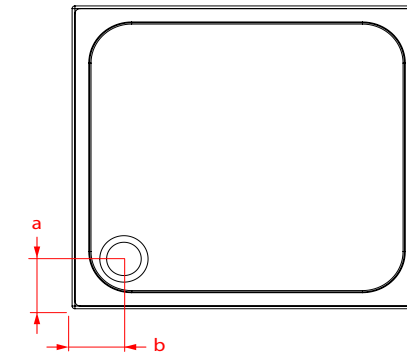

TECHNICAL DATA SHEET

STONE RESIN SHOWER TRAYS

TECHNICAL DATA

RECTANGULAR SHOWER TRAY

SIZE (mm)	a	b	Product Code
1000 x 800 x 50	148	148	YA108WHI
1200 x 800 x 50	148	148	YA128WHI
1200 x 900 x 50	148	148	YA129WHI
1400 x 800 x 50	148	148	YA148WHI
1700 x 800 x 50	130	850	YA178WHI
1700 x 900 x 50	130	850	YA179WHI

STONE RESIN SHOWER TRAY

SQUARE SHOWER TRAY

SIZE (mm)	a	b	Product Code
760 x 760 x 50	148	148	YA76WHI
800 x 800 x 50	148	148	YA80WHI
900 x 900 x 50	148	148	YA90WHI

QUADRANT SHOWER TRAY

SIZE (mm)	a	b	c	Product Code
800 x 800 x 50	130	250	550	YAQ80WHI
900 x 900 x 50	130	350	550	YAQ90WHI

OFFSET QUADRANT SHOWER TRAY

SIZE (mm)	a	b	c	Product Code
1000 x 800 x 50 (LH)	130	350	550	YAQ108LWHI
1000 x 800 x 50 (RH)	130	350	550	YAQ108RWHI
1200 x 800 x 50 (LH)	130	450	550	YAQ128LWHI
1200 x 800 x 50 (RH)	130	450	550	YAQ128RWHI
1200 x 900 x 50 (LH)	130	850	550	YAQ129LWHI
1200 x 900 x 50 (RH)	130	850	550	YAQ129RWHI

SIZE (mm)	a	b	C	Product Code
800 x 800 x 50 (2 upstands)	130	250	550	YAQ802WHI
900 x 900 x 50 (2 upstands)	130	350	550	YAQ902WHI

UNIVERSAL SQUARE

SIZE (mm)	a	b	Product Code
760 x 760 x 50 (4 Upstands)	148	148	YA764WHI
800 x 800 x 50 (4 Upstands)	148	148	YA804WHI
900 x 900 x 50 (4 Upstands)	148	148	YA904WHI