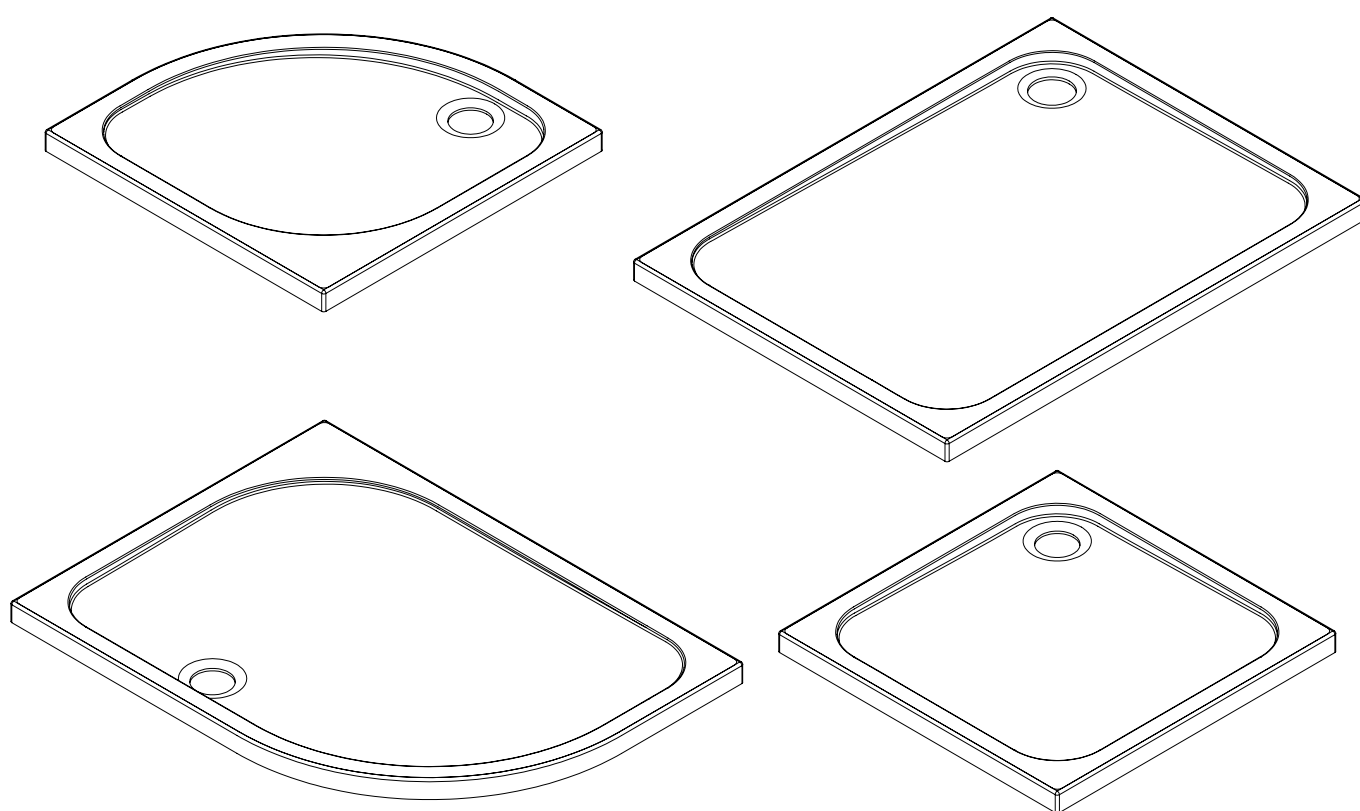

TECHNICAL DATA SHEET

STONE RESIN SHOWER TRAYS

TECHNICAL DATA

RECTANGULAR SHOWER TRAY

SIZE (mm)	a	b	Product Code
1000 x 800 x 50	148	148	YA108WHI
1200 x 800 x 50	148	148	YA128WHI
1200 x 900 x 50	148	148	YA129WHI
1400 x 800 x 50	148	148	YA148WHI
1700 x 800 x 50	130	850	YA178WHI
1700 x 900 x 50	130	850	YA179WHI

STONE RESIN SHOWER TRAY

SQUARE SHOWER TRAY

SIZE (mm)	a	b	Product Code
760 x 760 x 50	148	148	YA76WHI
800 x 800 x 50	148	148	YA80WHI
900 x 900 x 50	148	148	YA90WHI

QUADRANT SHOWER TRAY

SIZE (mm)	a	b	c	Product Code
800 x 800 x 50	130	250	550	YAQ80WHI
900 x 900 x 50	130	350	550	YAQ90WHI

OFFSET QUADRANT SHOWER TRAY

SIZE (mm)	a	b	c	Product Code
1000 x 800 x 50 (LH)	130	350	550	YAQ108LWHI
1000 x 800 x 50 (RH)	130	350	550	YAQ108RWHI
1200 x 800 x 50 (LH)	130	450	550	YAQ128LWHI
1200 x 800 x 50 (RH)	130	450	550	YAQ128RWHI
1200 x 900 x 50 (LH)	130	850	550	YAQ129LWHI
1200 x 900 x 50 (RH)	130	850	550	YAQ129RWHI

RISER KITS & WASTES

SIZE (mm)	Product Code
1200 x 900 - Stone Resin Flat Top Shower Tray Riser Kit	RK129WHI
1700 x 900 - Stone Resin Flat Top Shower Tray Riser Kit	RK179WHI
Quadrant - Stone Resin Flat Top Shower Tray Riser Kit	RKQ90WHI
Offset Quadrant Stone Resin Flat Top Shower Tray Riser Kit	RKQ129WHI
90mm Top Access Waste for Stone Resin Flat Top Shower Tray	STA90TRAP
Self Adhesive Tiling Upstand (3.5metre roll) for Stone Resin Flat Top Shower Tray	US12350